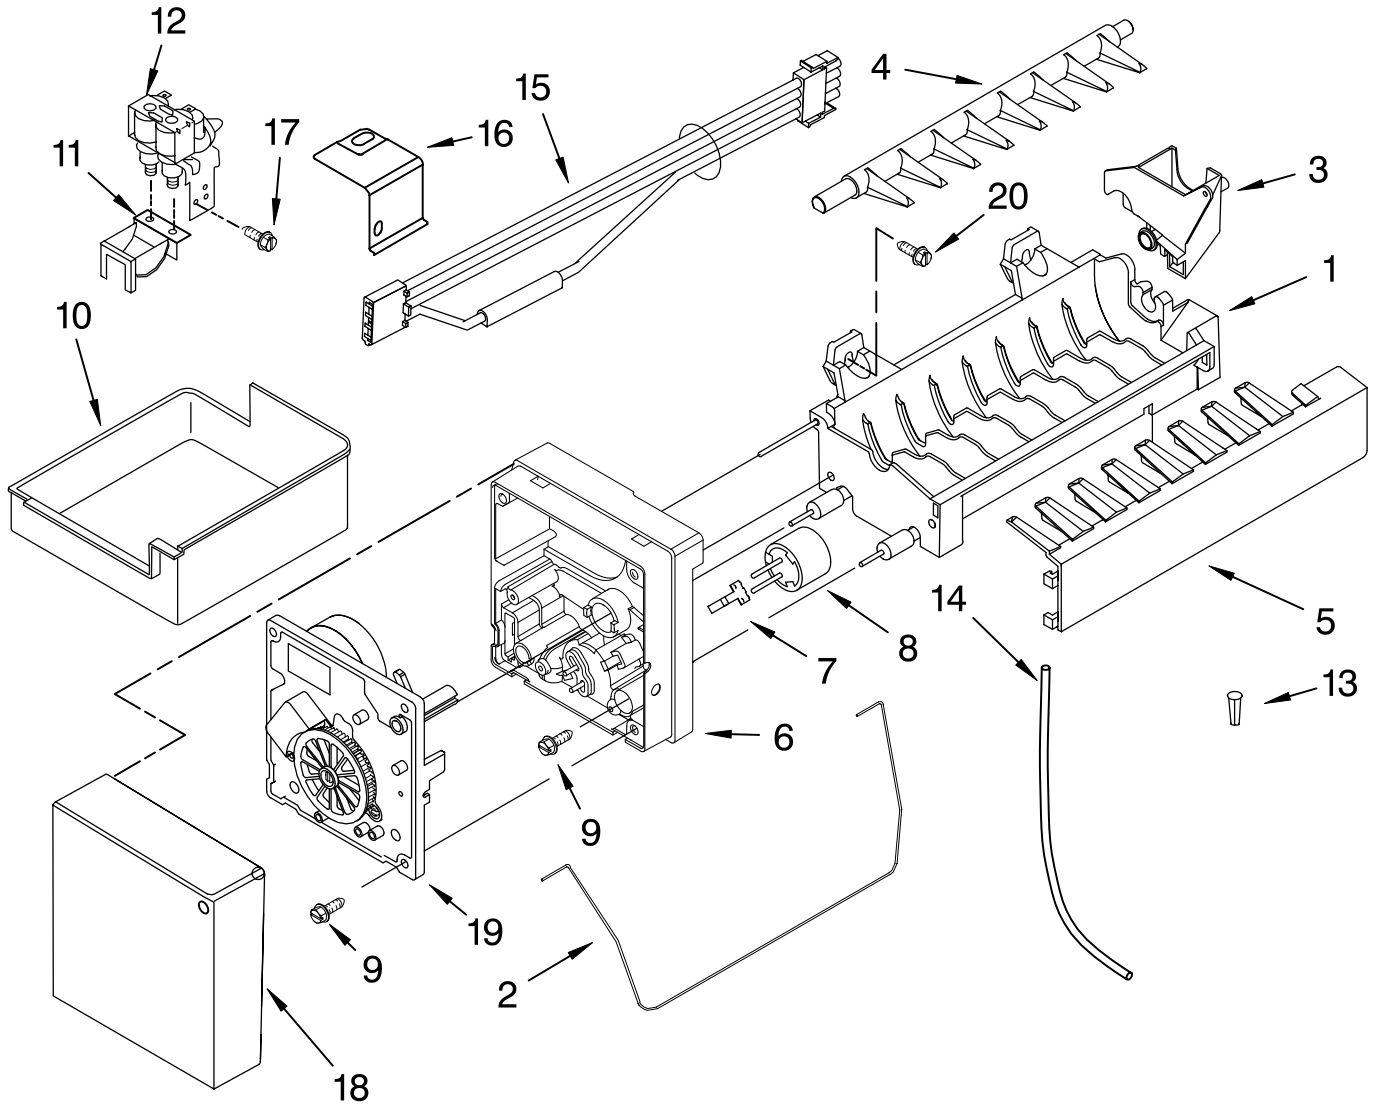

ICEMAKER PARTS

For Models: KBFS25ETWH00, KBFS25ETBL00, KBFS25ETSS00
(White) (Black) (Stainless Steel)

Illus. No.	Part No.	DESCRIPTION
1		Mold & Heater Assembly (Not Available --- Order D7824706Q)
2	67004028	Arm, Shutoff
3	628356	Cup, Fill
4	627843	Ejector
5	2182124	Ice Stripper
6	2195914	Support & Motor Assembly
7	2315522	Retainer, Thermostat

Illus. No.	Part No.	DESCRIPTION
8		Thermostat (Not Available --- Order D7824706Q)
9	681249	Screw
10	67001255	Pan, Ice
11	67004101	Bracket, Tube Support
12	67006531	Valve, Dual Water Inlet

Illus. No.	Part No.	DESCRIPTION
13	A3223101	Insert, Tube
14	67003729	Tubing, Plastic
15	67006614	Harness, Ice Maker
16	625910	Bracket
17	681390	Screw
18	67004710	Cover
19		Module Assembly (Not Available --- Order D7824706Q)
20	67006287	Screw
100	D7824706Q	Complete Icemaker

FOR ORDERING INFORMATION REFER TO PARTS PRICE LIST